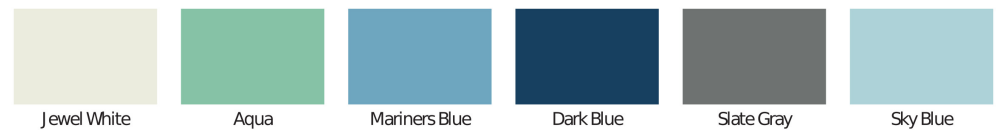

Interior Designer Colors

Acrylic Latex Flat and Matching Colors in Latex Semi-Gloss, Latex Eggshell, Latex High Gloss and Alkyd Semi-Gloss (Also available in black)

Over 3000 Custom Colors Available!
THE VOICE OF COLOR®

Industrial Maintenance Coatings

Interior and Exterior - Heavy Duty Industrial Gloss Alkyd Enamel / Jet Dry II 100% Acrylic Enamel

Safety Colors

Swimming Pool Paint (Also available in Black and Non Skid Finish)