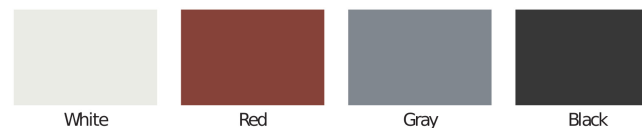

Jetcoate Rust Inhibitive Primer