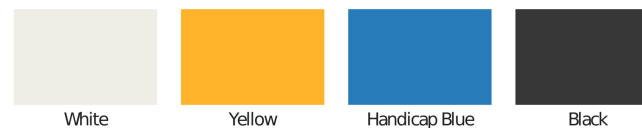

Interior Designer Colors

Acrylic Latex Flat and Matching Colors in Latex Semi-Gloss, Latex Eggshell, Latex High Gloss and Alkyd Semi-Gloss (Also available in black)

Over 3000 Custom Colors Available!
THE VOICE OF COLOR®

Acrylic House Paint

100% Acrylic House Paint for Exterior Wood, Cement and Masonry Concrete

All Mercury Paints are free from lead, mercury and chromate hazards. All Mercury Paints are V.O.C. compliant. Because all colors are affected by age, light, heat, and printing processes, slight color differences may occasionally exist between the color chip and actual paint in containers.

Industrial Maintenance Coatings

Interior and Exterior - Heavy Duty Industrial Gloss Alkyd Enamel / Jet Dry II 100% Acrylic Enamel

Safety Colors

Swimming Pool Paint (Also available in Black and Non Skid Finish)

Traffic Zone Marking Paint (Available in 100% Acrylic fast dry and VOC compliant rapid dry Alkyd)

Jetcoate Rust Inhibitive Primer

Metallic Aluminum